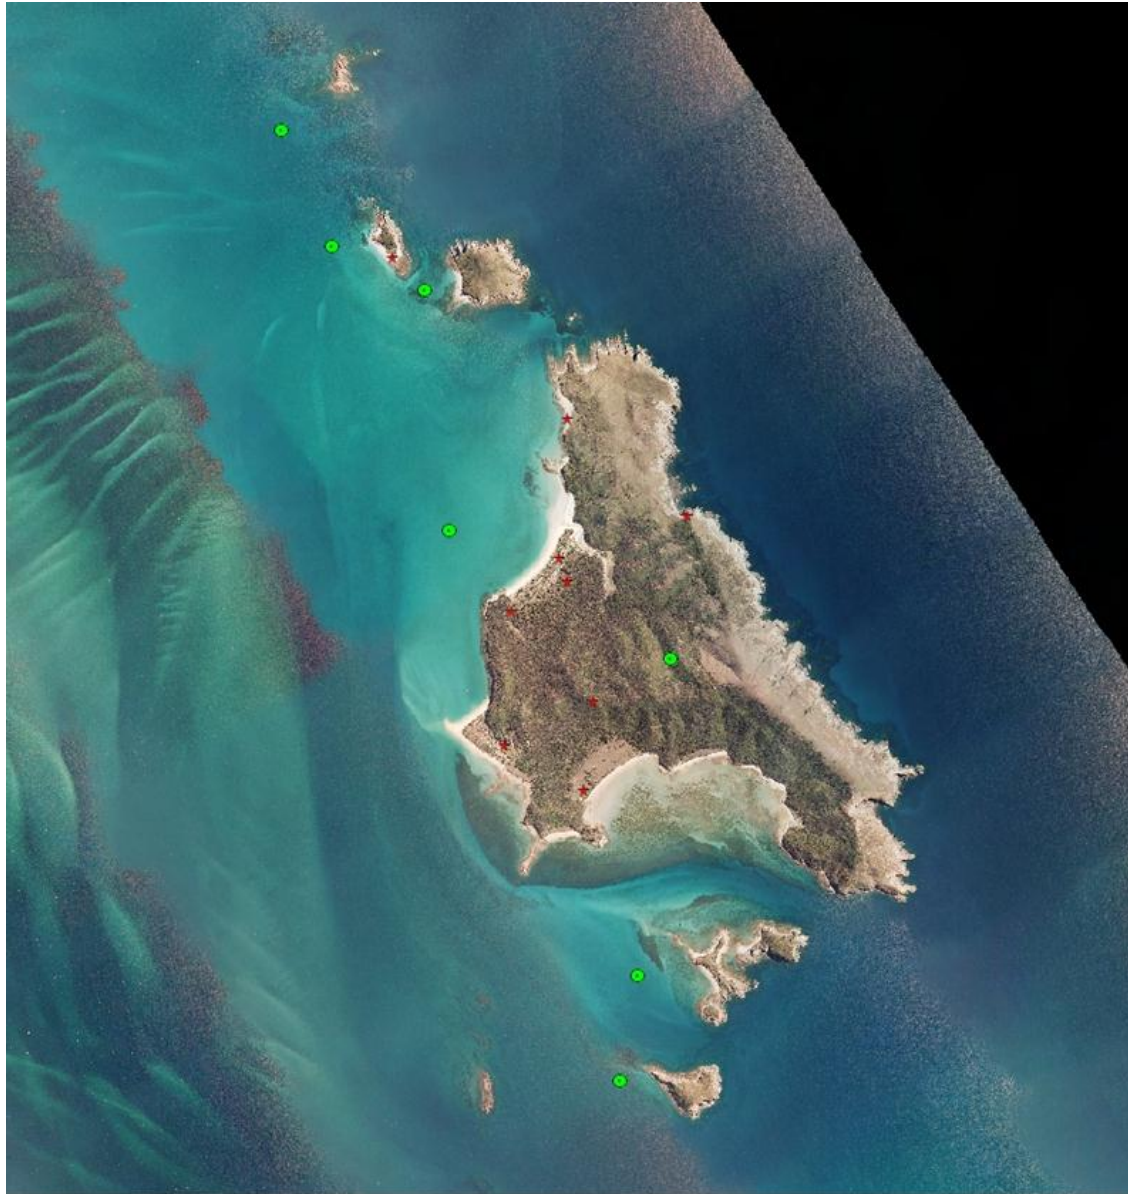

North Keppel Island